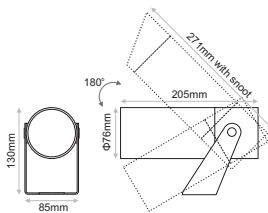

- Oilly projectors consist of two models in terms of consumption: 46 and 27 watt.
- The series offers a variety of accessories: diffuser, honeycomb and snoot to ensure visual comfort.
- Oilly offers accessories in terms of installation: plastic spike, concrete base, belt accessory and pole base.
- It is available in black or white colour as standard but other RAL colours are also available upon request
- Outer cable diameter: 7mm<sup>2</sup>
- Non dimmable
- L90/ B10 50000h
- Ingress protection: IP66
- Weight: 1.4kg

## L90/B10 50.000h

Model	CCT	CRI80 LED Source	Beam Angle	Colour	Voltage	Accessories
		80 (80)				
<b>OLLY 27.3W</b> (OLLY 27)	2700K (27C)	3080lm	18° (NR)	Black (BL)	230VAC Non-Dimmable (230ND)	Standard SNOOT (X00) Standard Honeycomb Diffuser (X1) extras No Extras (X0) Plastic Spike (X1) Pole Base* (X2) Concrete Base (X3) Belt (X4)
	3000K (30C)	3310lm	30° (MD)	White (WH)		
	4000K (40C)	3540lm	50° (WD)			
	5000K (50C)	3540lm				

\* Pole base supplied black as standard.

Ordering Code Example: OLLY 27-40C-80-MD-BL-230ND-104

**Accessories**

 <p><b>ACR.091</b> Honeycomb</p>	 <p><b>ACR.020</b> Concrete base</p> 
 <p><b>ACR.092</b> Diffuser</p>	 <p><b>ACR.077</b> Belt S Accessory</p> 
 <p><b>ACR.093</b> Snoot Black <b>ACRW094</b> Snoot White</p>	 <p><b>ACR.111</b> Pole Base Black <b>ACRW062</b> Pole Base White</p> 
 <p><b>ACR.008</b> Plastic Spike</p> 