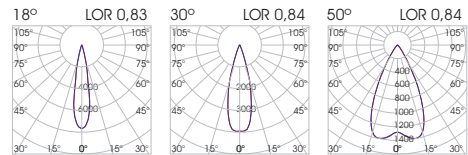

Model	CCT	CRI80 LED Source	Beam Angle	Colour	Voltage	Accessories
		80 (80)				
OLLY 27.3W (OLLY 27)	2700K (27C)	3080lm	18° (NR)	Black (BL)	230VAC Non-Dimmable (230ND)	Standard SNOOT (X00) Standard Honeycomb Diffuser (X1) extras No Extras (X0) Plastic Spike (X1) Pole Base* (X2) Concrete Base (X3) Belt (X4)
	3000K (30C)	3310lm	30° (MD)	White (WH)		
	4000K (40C)	3540lm	50° (WD)			
	5000K (50C)	3540lm				

* Pole base supplied black as standard.

Ordering Code Example: OLLY 27-40C-80-MD-BL-230ND-104

Accessories

ACR.091 Honeycomb	ACR.020 Concrete base
ACR.092 Diffuser	ACR.077 Belt S Accessory
ACR.093 Snoot Black ACRW094 Snoot White	ACR.111 Pole Base Black ACRW062 Pole Base White
ACR.008 Plastic Spike